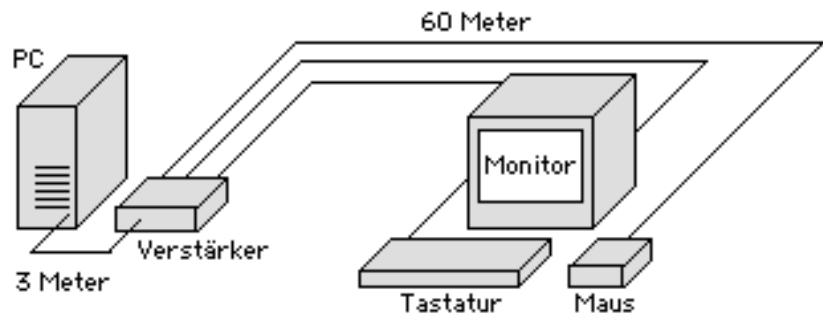

## KKG-110 Signal Amplifier

Signal Amplifier for connecting keyboard, mouse and monitor over great distances.

### Description

- Install keyboard, mouse and monitor up to 80m from your PC.
- Support for SVGA, VGA and multisync monitors.
- Available with [PS/2](#) or AT interfaces.

#### Mechanical data

Dimensions: 135 x 100 x 40 mm  
Weight: 280 kg  
Housing: Metal  
Color: computer grey