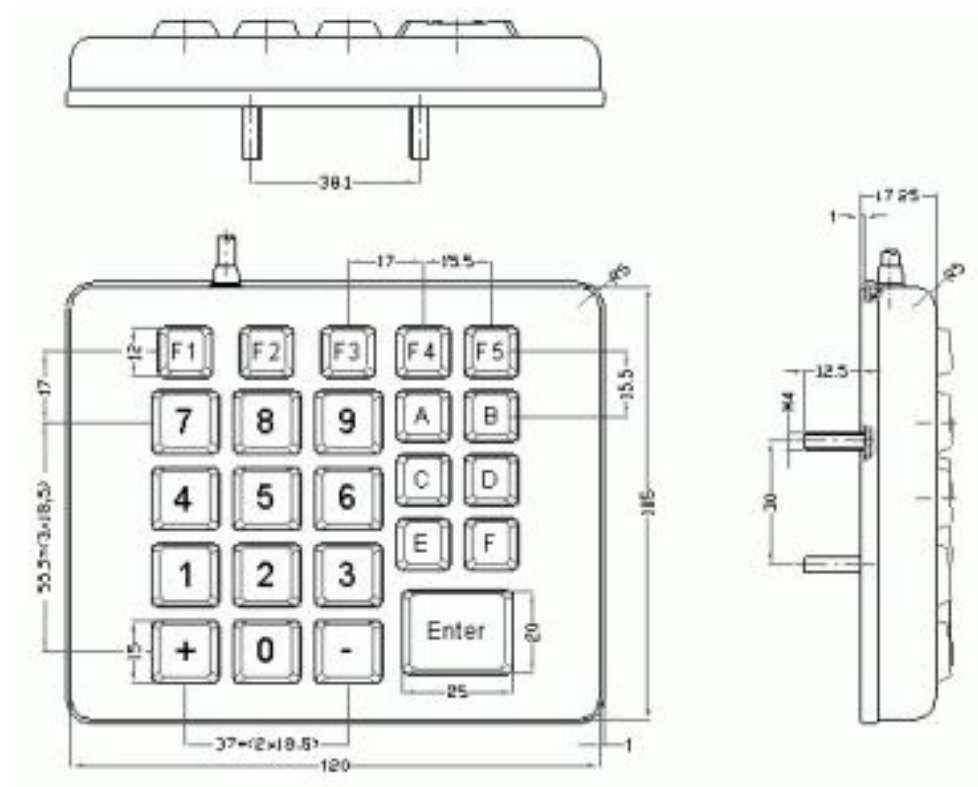

Specification

Mechanical data

Degree of Protection:	IP65
Color:	black
Dimensions:	120 x 115 x 17,25 mm

Keys

Key Technology:	carbon contact
Number of Keys:	24
Keyboard Layout:	German
Operational Life:	> 10 mio. keystrokes min.
Actuation Force:	0,65 N, mit taktile Rückmeldung N
Stroke Travel:	2,0 + 0,25 mm over-run mm
Key Legend:	Laser

Electric Data

Interface:	PS/2 or USB
Operating Voltage:	+ 5 V
Operating Current:	max. 80 mA

Environment

Operating Temperature:	from 0 °C to 60 °C
Storage Temperature:	from -40 °C to 70 °C

Order No.	Article	
KW2143	KWD-24-B-PS/2-schwarz beleuchteter Nummernblock IP 65	PS/2, n/a, German, n/a, black, n/ a